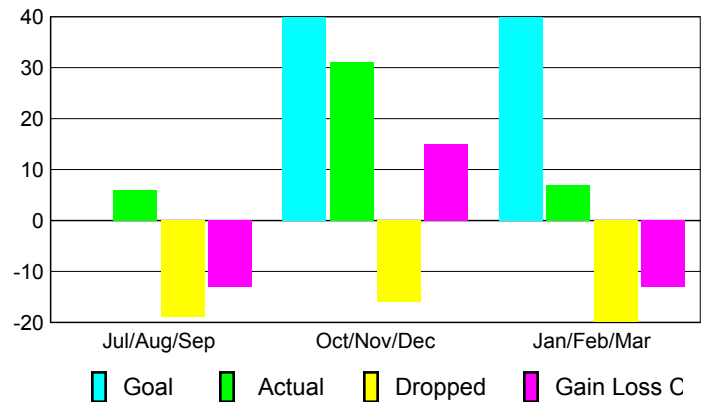

### YTD Status Quo Clubs 2009-2010

Status Quo Clubs Compared to Status Quo Members

## MEMBERSHIP

**Membership Results**  
2009-2010

**Membership**  
2008-2009

Month	Net Memb Goal	Actual New Memb	Actual Dropped Memb	Gain/Loss of Memb	Gain/Loss of Memb
Jul/Aug/Sep	0	6	-19	-13	-6
Oct/Nov/Dec	40	31	-16	15	-12
Jan/Feb/Mar	40	7	-20	-13	-7
<b>Totals</b>	<b>80</b>	<b>44</b>	<b>-55</b>	<b>-11</b>	<b>-25</b>

### Membership Results 2009-2010

Goal, New, Dropped, Gain/Loss

### Comparison of Membership Gain/Loss

Current Year Compared to the Previous Year