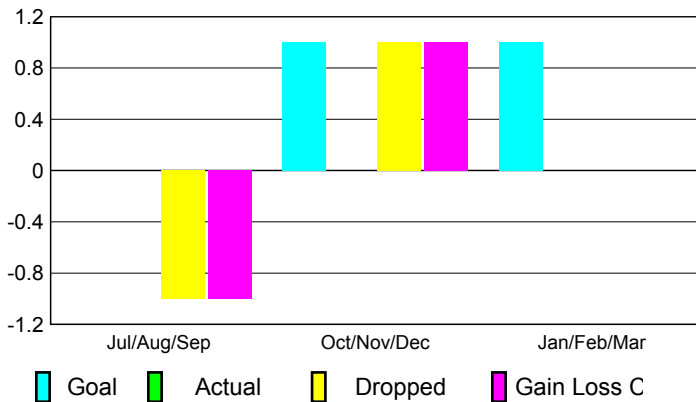

## CLUBS

**Club Results**  
2009-2010

**Clubs**  
2008-2009

Month	New Club Goal	Actual New Clubs	Actual Dropped Clubs	Gain/Loss of Clubs	Gain/Loss of Clubs
Jul/Aug/Sep	0	0	-1	-1	0
Oct/Nov/Dec	1	0	1	1	0
Jan/Feb/Mar	1	0	0	0	0
<b>Totals</b>	<b>2</b>	<b>0</b>	<b>0</b>	<b>0</b>	<b>0</b>

### Club Results 2009-2010

Goal, New, Dropped, Gain/Loss

### Comparison of Club Gain/Loss

Current Year Compared to the Previous Year