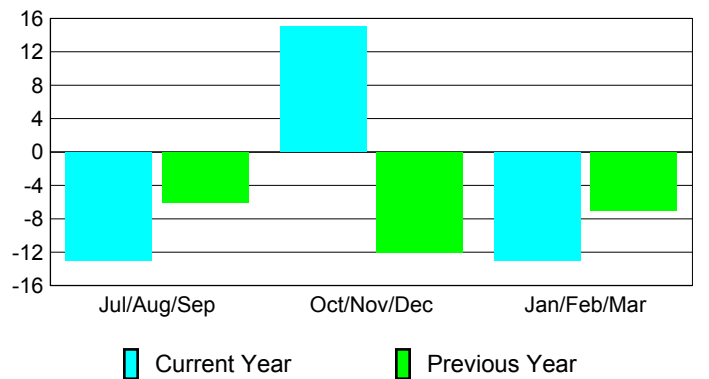

Gender Comparison 2009-2010

Male

Female